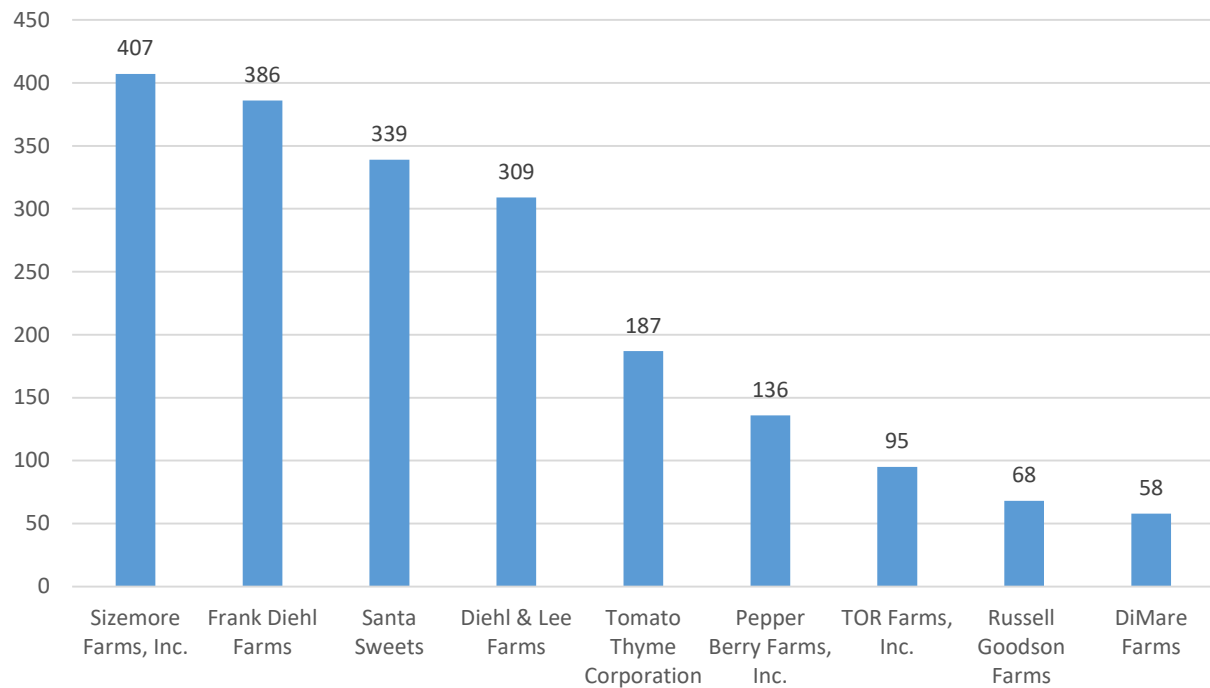

Companies with 50 or More Placements Under $15.00/hr.

Job Title	Average Wage	# of Placements
Farmworkers and Laborers, Crop	$ 8.54	1647
Graders and Sorters, Agricultural Products	$ 8.90	370
Customer Service Representatives	$ 12.47	92
Social Workers, All Other	$ 10.00	29
Stock Clerks- Stockroom, Warehouse, or Storage Yard	$ 10.06	21
Solar Thermal Installers and Technicians	$ 13.88	16
Audio and Video Equipment Technicians	$ 12.00	12
Taxi Drivers and Chauffeurs	$ 9.22	10
Preschool Teachers, Except Special Education	$ 10.30	10
Janitors and Cleaners, Except Maids and Housekeeping Cleaners	$ 10.50	9
Food Preparation Workers	$ 11.86	9
Childcare Workers	$ 11.68	9
Laborers and Freight, Stock, and Material Movers, Hand	$ 12.13	8
Sales Representatives, Services, All Other	$ 10.84	8
Farmworkers, Farm, Ranch, and Aquacultural Animals	$ 8.46	8
Cashiers	$ 9.30	8
Construction Laborers	$ 13.86	7
Maids and Housekeeping Cleaners	$ 9.35	7