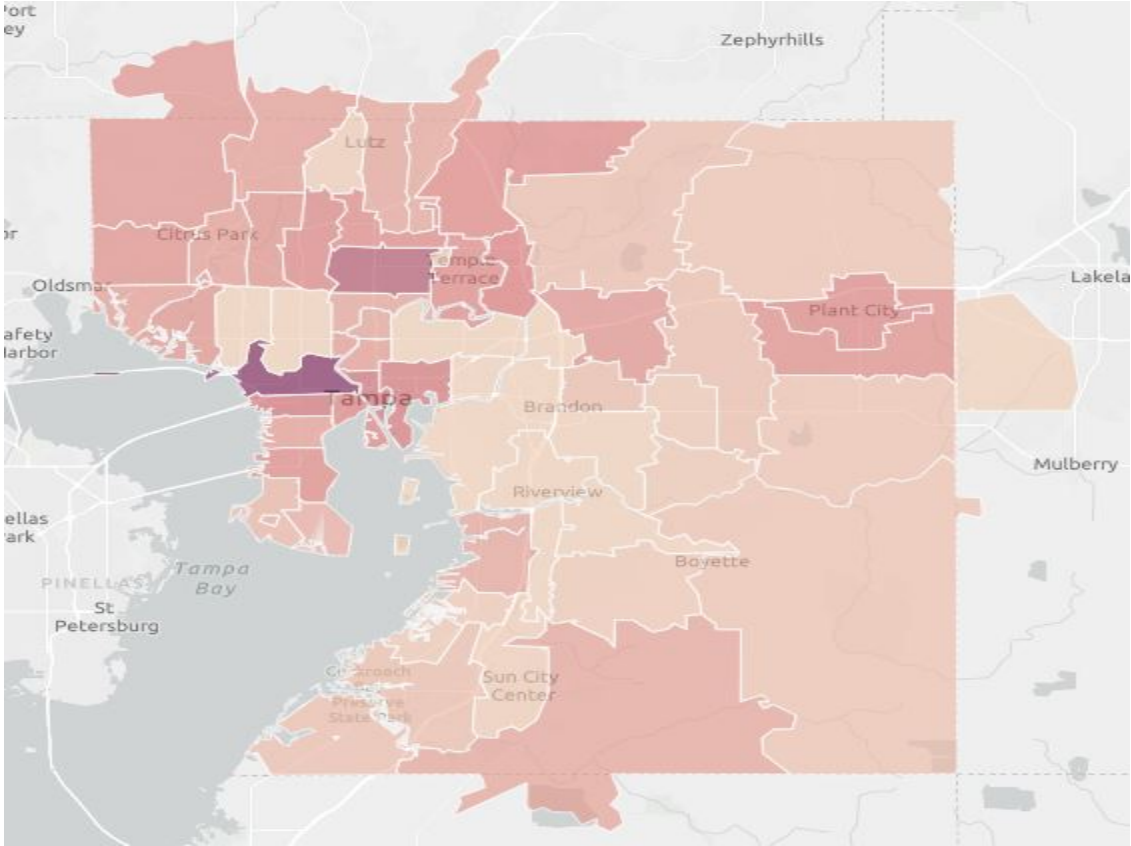

# Heat Map Jobseekers

Color ramp

Max 2048

City	Zip	PY1819 Count	Office
Tampa	33612	2048	In N. Florida Zip
Tampa	33610	1791	Close to N. Florida and CPC
Temple Terrace	33617	1451	Close to N. Florida Zip
Palm River-Clair Mel	33619	1238	In Brandon Zip
Tampa	33604	1220	Adjacent to N. Florida Zip
Riverview	33578	1208	Adjacent to Brandon Zip
Brandon	33511	1199	Adjacent to Brandon Zip
Egypt Lake-Leto	33614	1042	Close to N. Florida Zip
New Tampa	33647	987	Closest to N. Florida Zip
Wimauma	33598	913	Close to Ruskin Zip
University	33613	899	Close to N. Florida
Town n Country	33615	851	Closest to N. Florida
Tampa	33605	824	In CPC Zip
Brandon	33510	703	Adjacent to Brandon Zip
Carrollwood	33624	699	Closest to N. Florida
Ruskin	33570	681	In Ruskin Zip
Riverview	33579	679	Close to Brandon Zip
Tampa	33607	607	Closest to CPC and N. Florida Zip
Tampa	33603	601	Close to N. Florida and CPC
Plant City	33563	582	In Plant City Zip

# Heat Map Employers

# Employer Served by Zip Table

City	Zip	Employer Count	Office
Palm River-Clair Mel	33619	113	In Brandon Zip
Tampa	33607	103	Closest to CPC and N. Florida
Tampa	33612	65	In N. Florida Zip
Town n Country	33634	60	Closest to N. Florida
Tampa	33610	55	Close to N. Florida and CPC Zip
Egypt Lake-Leto	33614	50	Close to N. Florida Zip
Tampa	33602	42	Adjacent to CPC Zip
Tampa	33609	38	Close to N. Florida and CPC Zip
Tampa	33605	36	In CPC Zip
Temple Terrace	33637	25	Close to N. Florida Zip
Brandon	33511	24	Adjacent to Brandon Zip
Tampa	33606	21	Close to CPC Zip
Carrollwood	33618	19	Closest to N. Florida Zip
New Tampa	33647	19	Closest to N. Florida Zip
Plant City	33563	18	In Plant City Zip
Riverview	33578	18	Adjacent to Brandon Zip
Tampa	33611	17	Closest to CPC and N. Florida
University	33613	17	Close to N. Florida
Temple Terrace	33617	17	Close to N. Florida Zip
Plant City	33566	15	Adjacent to Plant City Zip