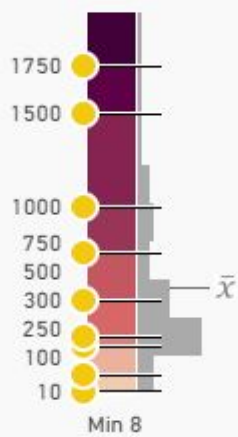

# Heat Map Jobseekers

Color ramp

Max 2048

City	Zip	PY1819 Count	Office
Tampa	33612	2048	In N. Florida Zip
Tampa	33610	1791	Close to N. Florida and CPC
Temple Terrace	33617	1451	Close to N. Florida Zip
Palm River-Clair Mel	33619	1238	In Brandon Zip
Tampa	33604	1220	Adjacent to N. Florida Zip
Riverview	33578	1208	Adjacent to Brandon Zip
Brandon	33511	1199	Adjacent to Brandon Zip
Egypt Lake-Leto	33614	1042	Close to N. Florida Zip
New Tampa	33647	987	Closest to N. Florida Zip
Wimauma	33598	913	Close to Ruskin Zip
University	33613	899	Close to N. Florida
Town n Country	33615	851	Closest to N. Florida
Tampa	33605	824	In CPC Zip
Brandon	33510	703	Adjacent to Brandon Zip
Carrollwood	33624	699	Closest to N. Florida
Ruskin	33570	681	In Ruskin Zip
Riverview	33579	679	Close to Brandon Zip
Tampa	33607	607	Closest to CPC and N. Florida Zip
Tampa	33603	601	Close to N. Florida and CPC
Plant City	33563	582	In Plant City Zip