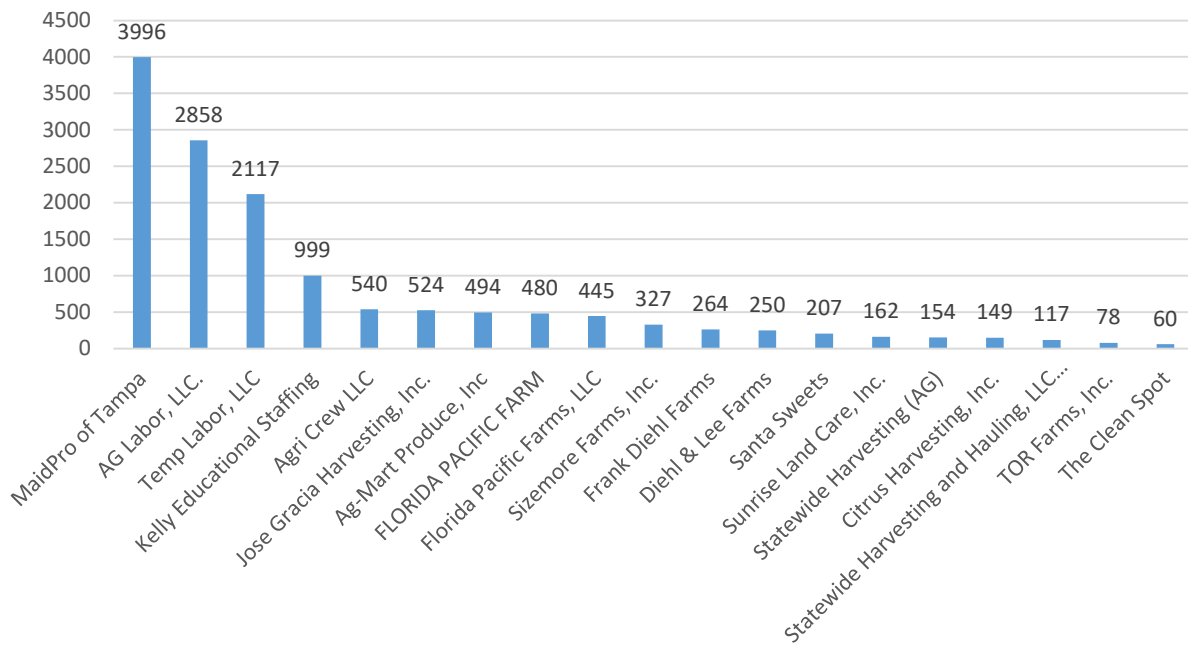

Companies with 50 Openings or More with Less than $15.00/hour Minimum Wage Rate.

Row Labels	Number of Positions
Farmworkers and Laborers, Crop	9775
Maids and Housekeeping Cleaners	4070
Teachers and Instructors, All Other	1073
Registered Nurses	1060
Engineers, All Other	673
Computer User Support Specialists	582
Managers, All Other	560
Customer Service Representatives	533
Business Operations Specialists, All Other	486
Retail Salespersons	463
Landscaping and Groundskeeping Workers	448
Sales Representatives, Services, All Other	429
Accountants	401
Information Security Analysts	391
Graders and Sorters, Agricultural Products	382
Entertainment Attendants and Related Workers, All Other	373
Healthcare Practitioners and Technical Workers, All Other	334
Management Analysts	330
Counter Attendants, Cafeteria, Food Concession, and Coffee Shop	275
First-Line Supervisors of Office and Administrative Support Workers	270
Production Workers, All Other	266
Driver/Sales Workers	255
Financial Specialists, All Other	218
Automotive Master Mechanics	207
Janitors and Cleaners, Except Maids and Housekeeping Cleaners	204