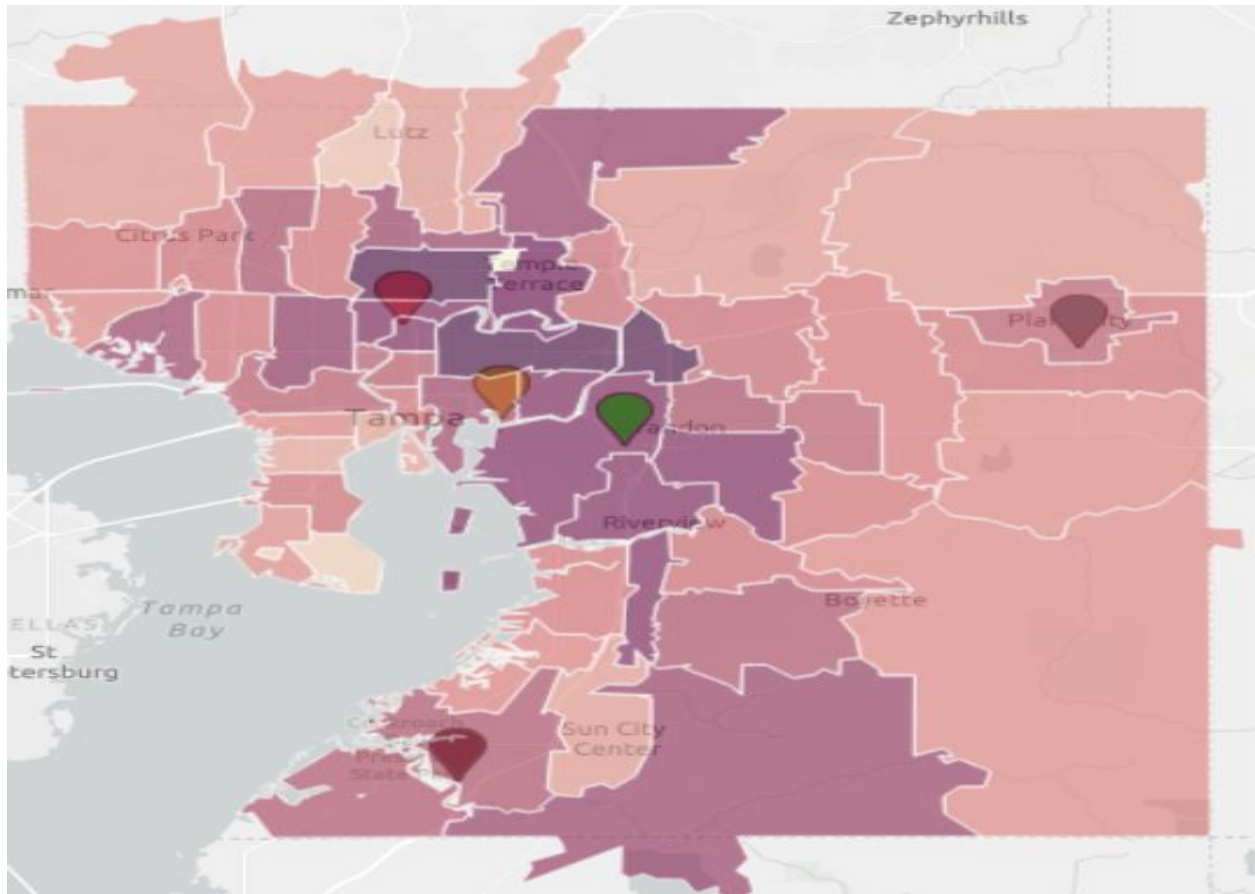

# Heat Map Jobseekers

Color ramp

Max 2048

City	Zip	PY1819 Count	Office
Tampa	33612	2048	In N. Florida Zip
Tampa	33610	1791	Close to N. Florida and CPC
Temple Terrace	33617	1451	Close to N. Florida Zip
Palm River-Clair Mel	33619	1238	In Brandon Zip
Tampa	33604	1220	Adjacent to N. Florida Zip
Riverview	33578	1208	Adjacent to Brandon Zip
Brandon	33511	1199	Adjacent to Brandon Zip
Egypt Lake-Leto	33614	1042	Close to N. Florida Zip
New Tampa	33647	987	Closest to N. Florida Zip
Wimauma	33598	913	Close to Ruskin Zip
University	33613	899	Close to N. Florida
Town n Country	33615	851	Closest to N. Florida
Tampa	33605	824	In CPC Zip
Brandon	33510	703	Adjacent to Brandon Zip
Carrollwood	33624	699	Closest to N. Florida
Ruskin	33570	681	In Ruskin Zip
Riverview	33579	679	Close to Brandon Zip
Tampa	33607	607	Closest to CPC and N. Florida Zip
Tampa	33603	601	Close to N. Florida and CPC
Plant City	33563	582	In Plant City Zip

# Employer Served by Zip Table

City	Zip	Employer Count	Office
Palm River-Clair Mel	33619	113	In Brandon Zip
Tampa	33607	103	Closest to CPC and N. Florida
Tampa	33612	65	In N. Florida Zip
Town n Country	33634	60	Closest to N. Florida
Tampa	33610	55	Close to N. Florida and CPC Zip
Egypt Lake-Leto	33614	50	Close to N. Florida Zip
Tampa	33602	42	Adjacent to CPC Zip
Tampa	33609	38	Close to N. Florida and CPC Zip
Tampa	33605	36	In CPC Zip
Temple Terrace	33637	25	Close to N. Florida Zip
Brandon	33511	24	Adjacent to Brandon Zip
Tampa	33606	21	Close to CPC Zip
Carrollwood	33618	19	Closest to N. Florida Zip
New Tampa	33647	19	Closest to N. Florida Zip
Plant City	33563	18	In Plant City Zip
Riverview	33578	18	Adjacent to Brandon Zip
Tampa	33611	17	Closest to CPC and N. Florida
University	33613	17	Close to N. Florida
Temple Terrace	33617	17	Close to N. Florida Zip
Plant City	33566	15	Adjacent to Plant City Zip